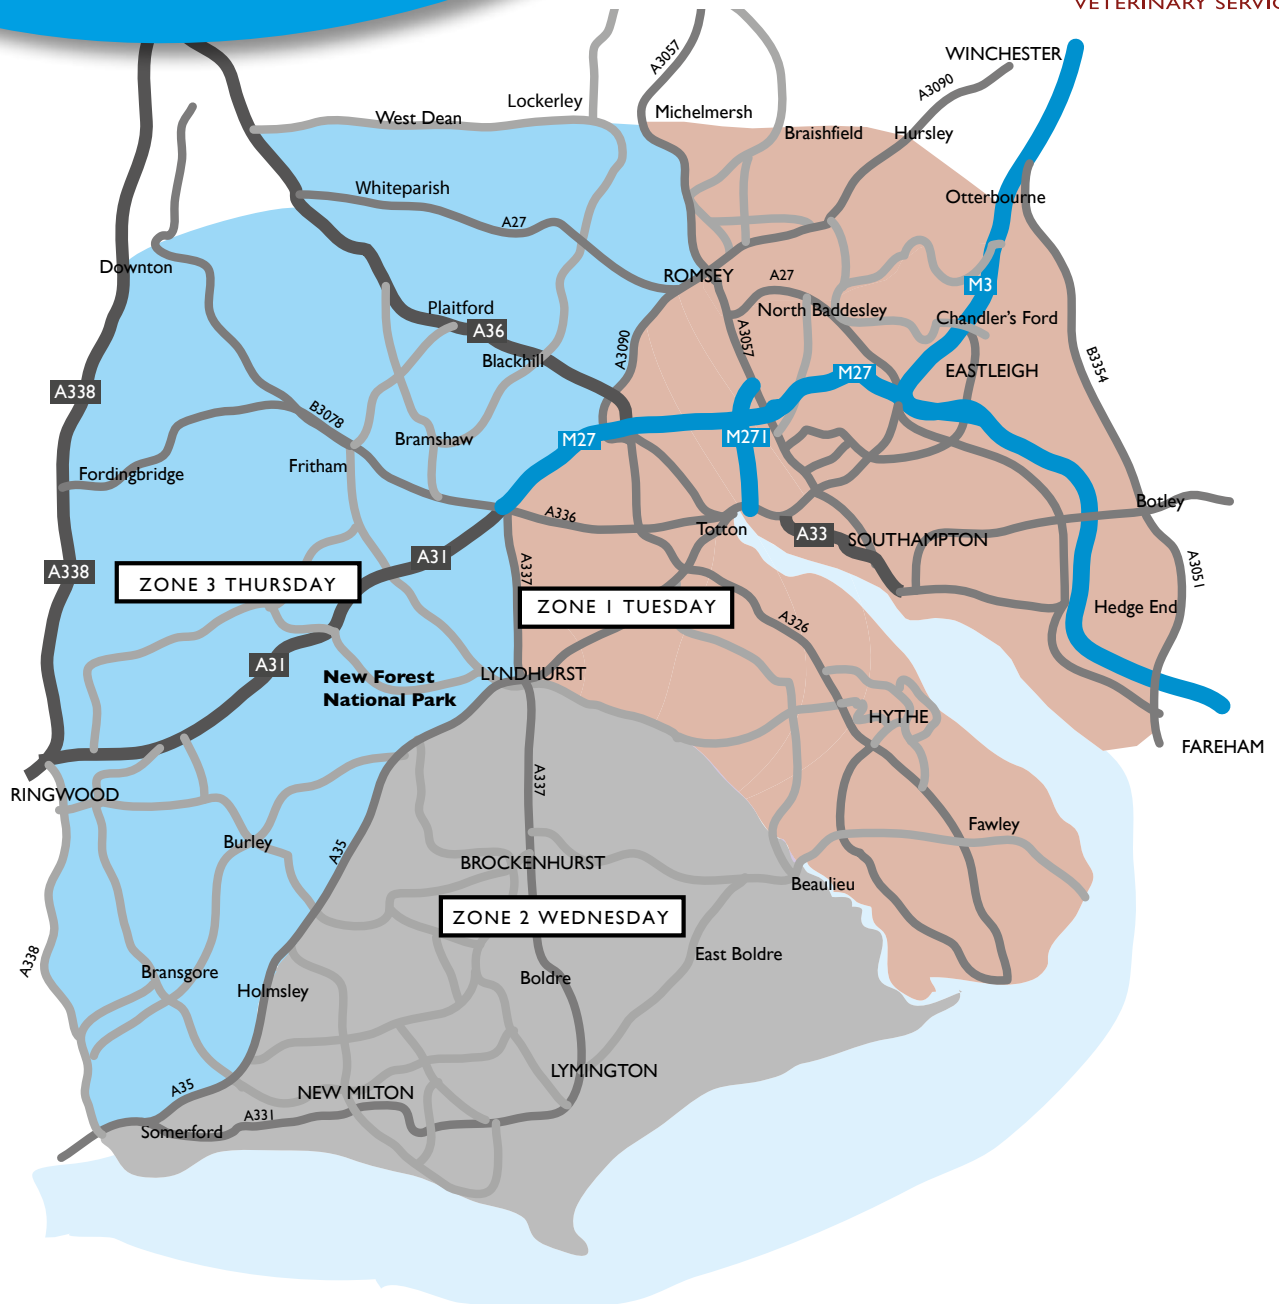

ZONAL VISIT SCHEME: FIND YOUR ZONE

Zonal Visit Scheme: Find Your Zone

The Seadown Zonal 'visit scheme' means a visit fee of £15 applies if a single procedure is carried out at a yard but the visit is free if more than one procedure is undertaken e.g. Vaccination and dental or if more than one horse/pony has procedures performed at the same premises e.g. Two horses each having a vaccination